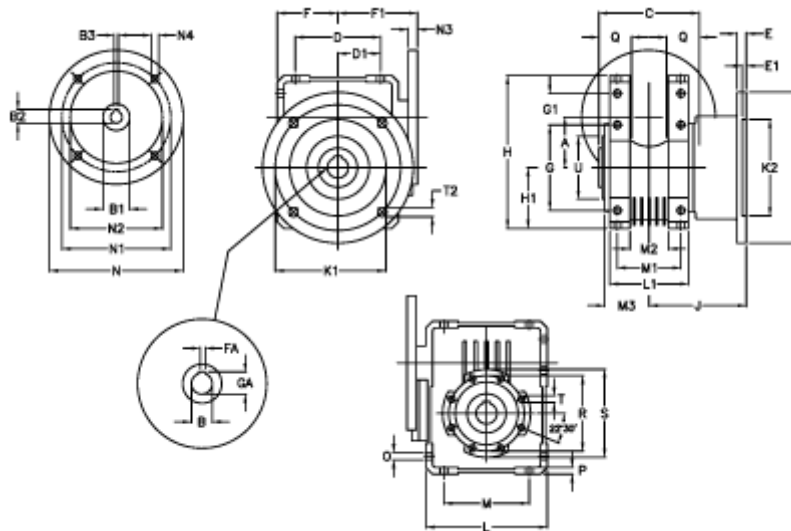

Article number: 392206303042636

Description: Worm Gear with Torque Limiter
W63 L2-UF-30-P71B14

Measures

A = 62.17	E = 11	H = 182.5	M = 102	N4 = 6,5	U = 75
B = 25	E1 = 5	H1 = 72.5	M1 = 76	O = 9.0	
B1 E7 = 14	F = 73	J = 116.0	M2 = 46	P = 8	
B2 = 16.3	F1 = 95	K = 180	M3 = 53	Q = 35	
B3 H9 = 5	FA = 8	K1 = 150	N = 105	R = 90	
C = 120	G = 102	K2 = 115	N1 = 85	S = 105	
D = 102.0	G1 = 37.5	L = 145	N2 = 70	T = M8x14	
D1 = 51.0	GA = 28.3	L1 = 94	N3 = 11.0	T2 = 11.0	